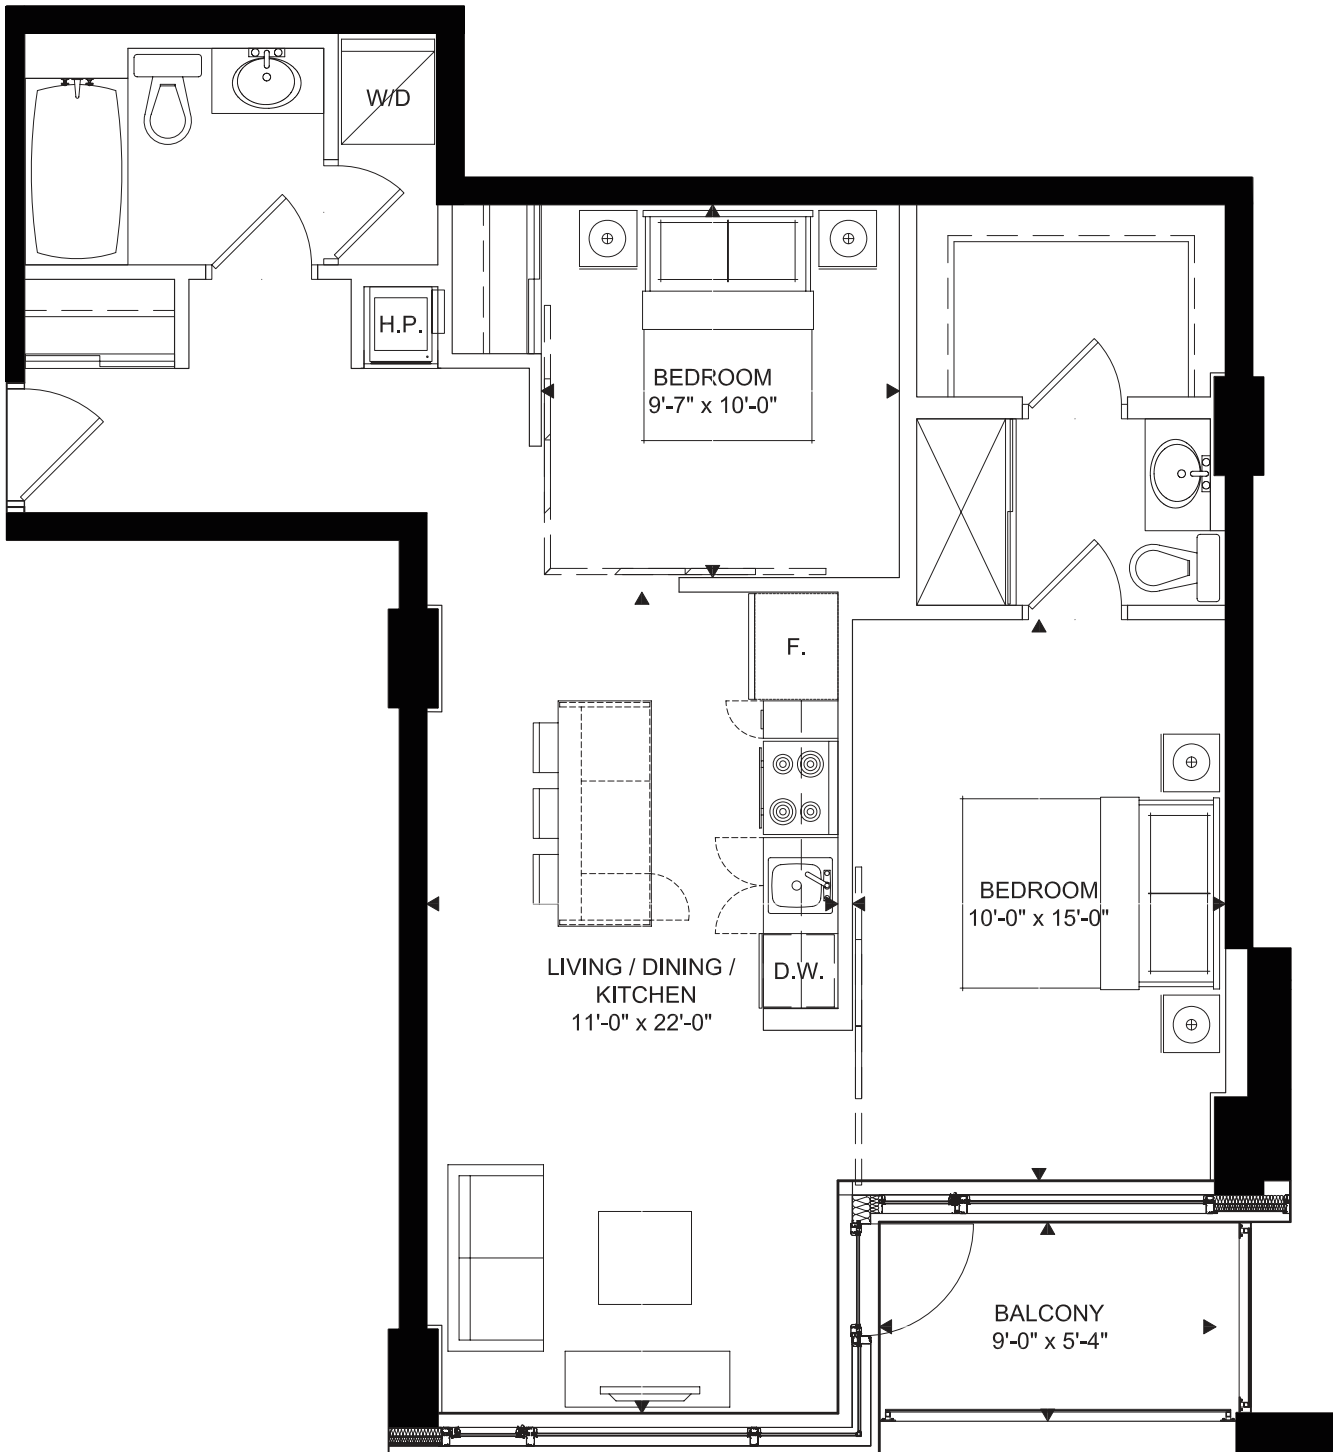

Suite Type O

2 BEDROOM

902 TOTAL SQ. FT.

Suite 851 sq. ft. | Balcony 51 sq. ft.

Floors 3-8

307, 311, 407, 411, 507,
511, 607, 611, 707, 711,
807, 811

E & OE June 2, 2011