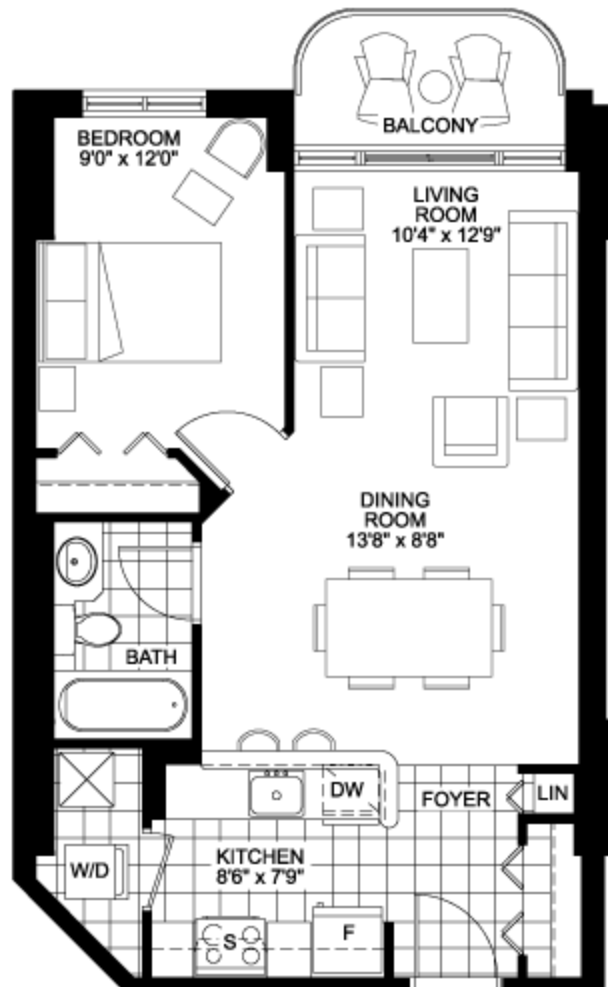

CLARIDGE  
PLAZA

# WASHINGTON

647 SQ. FT.

close window

close window