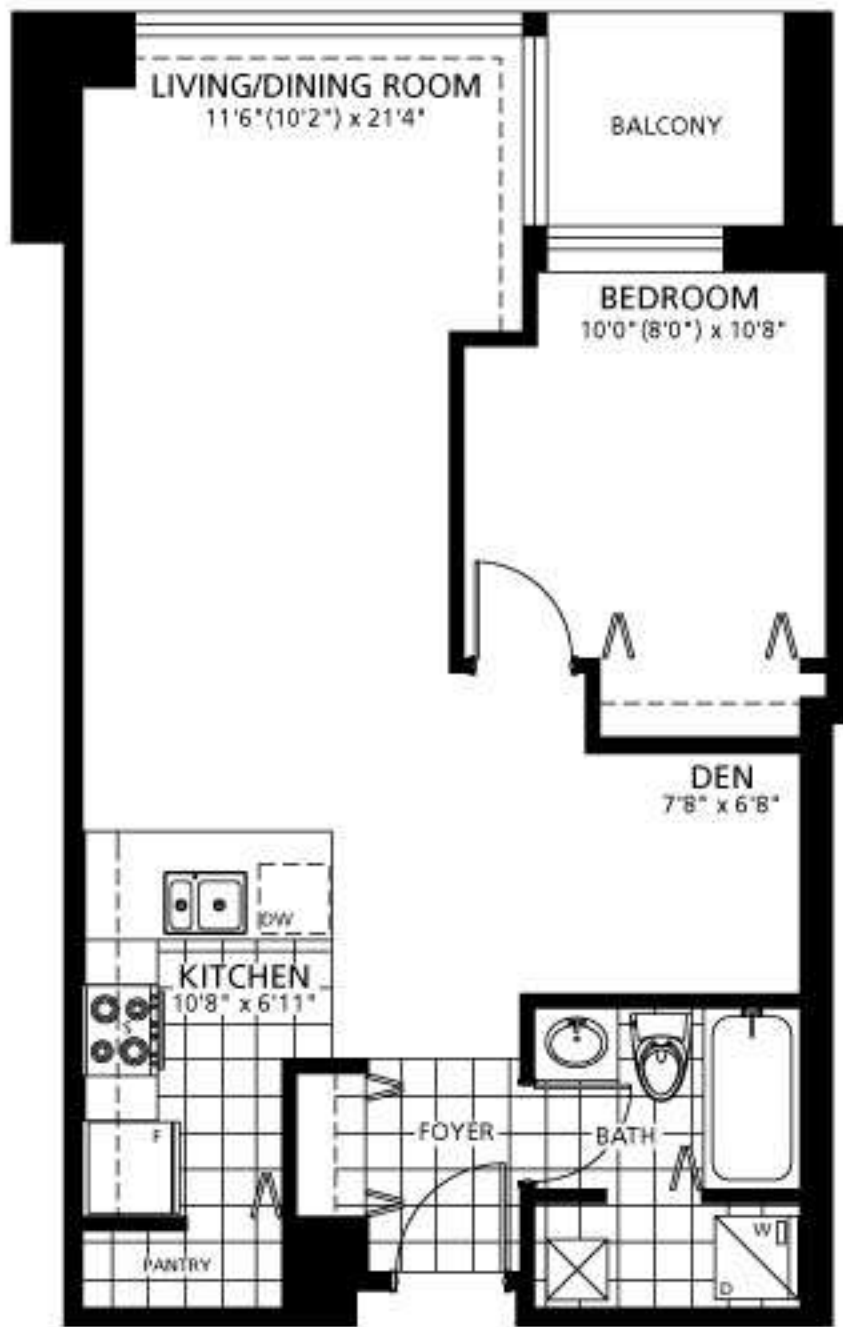

suite17

723 sq. ft.

OTTAWA RIVER

LETT STREET

fourth-sixth
floor

CLARIDGE
LE BRETON
TYP-X17
723 SQ. FT.