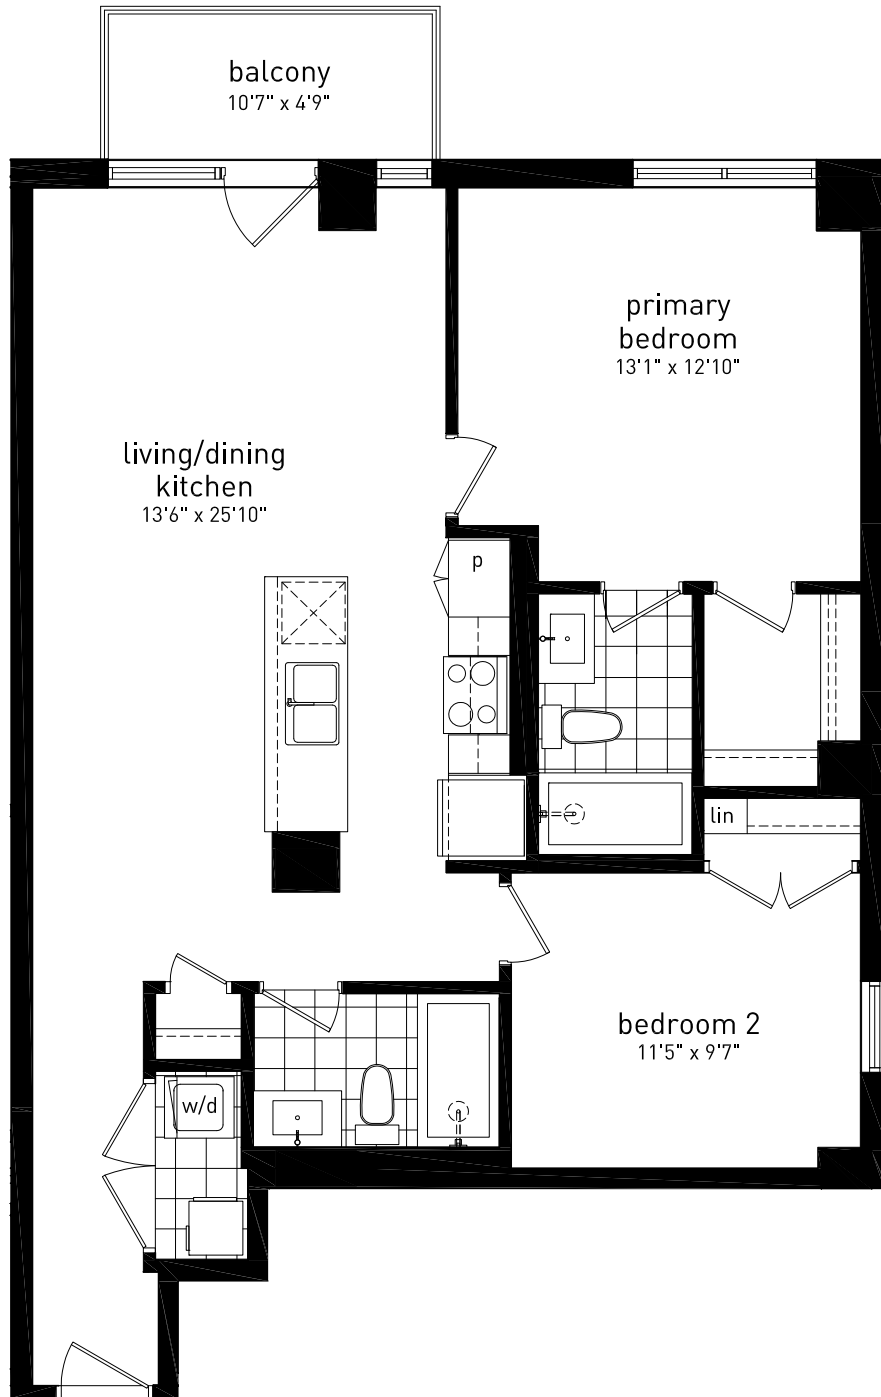

Two Bedroom
Suite 03 - 979 square feet
Balcony - 50 square feet

Suites:
203
303
403

2nd to 4th floor

domicile

Actual usable space may vary slightly from stated floor area.
All dimensions are approximate. e. & o.e. October 15, 2010