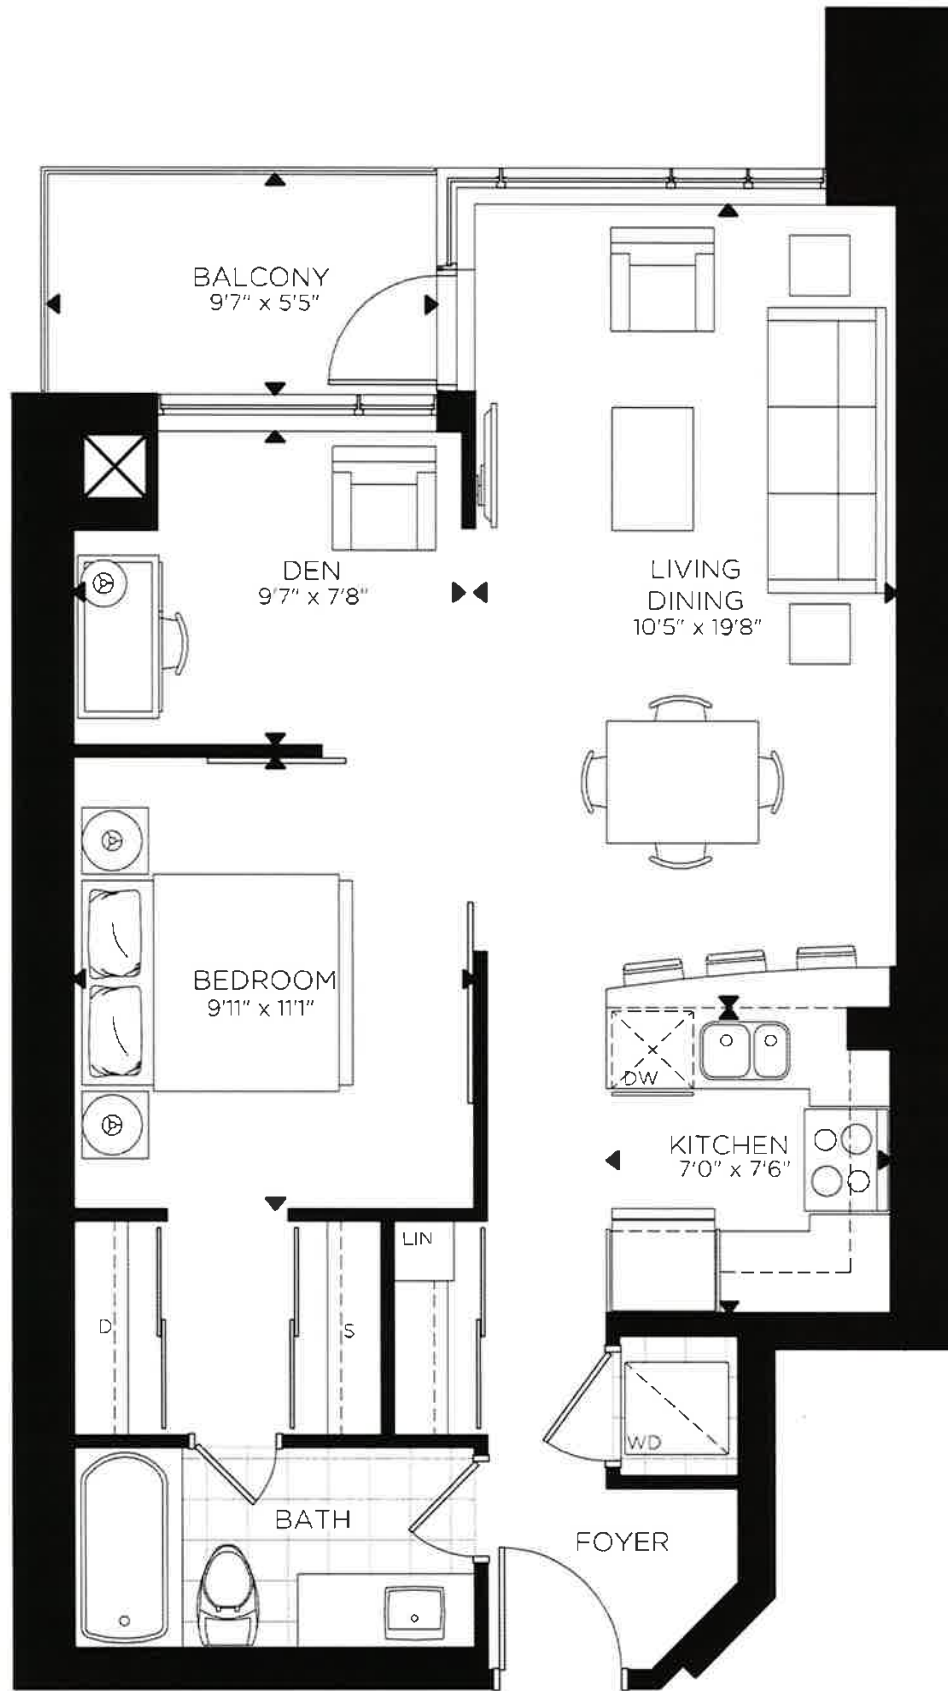

@ 719

One Bedroom
+ Den

INDOOR LIVING 719 sq. ft. • OUTDOOR LIVING 51 sq. ft. • TOTAL 770 sq. ft.

MINTO lansdowne
THE RIDEAU

WELCOME HOME

Bank Street

Rideau Canal

FLOORS 4 - 16