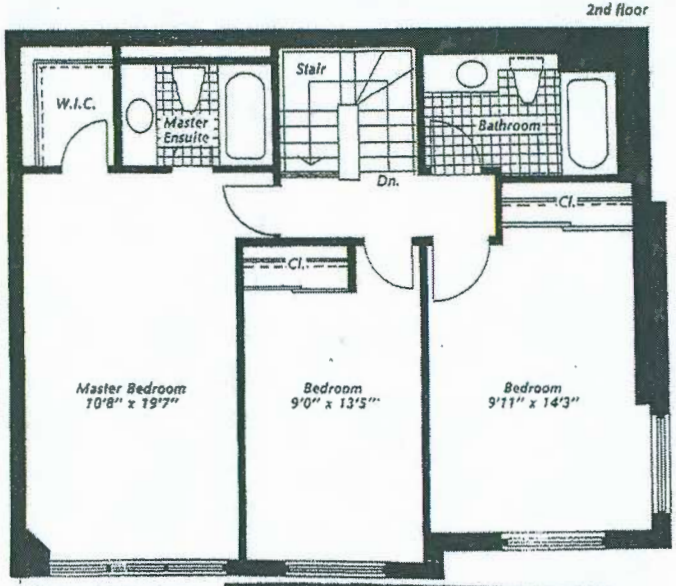

Rockcliffe Parc End Unit

Unit A, B End Unit — 1,640 — 1,680 Sq. Ft. 3 Bedroom Townhome

Unit 1

Units 16 and 32 as shown.
Units 9 and 25 reversed.

Units 8 and 24 as shown.
Units 17 reversed.

Parking Level