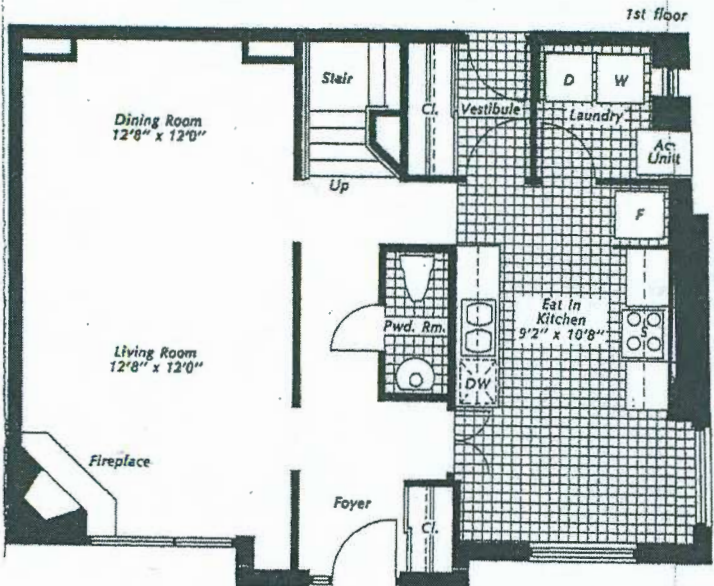

Rockcliffe Parc End Unit

Unit A, B End Unit — 1,640 — 1,680 Sq. Ft. 3 Bedroom Townhome

Unit 1

Units 16 and 32 as shown.
Units 9 and 25 reversed.

Units 8 and 24 as shown.
Units 17 reversed.

Parking Level