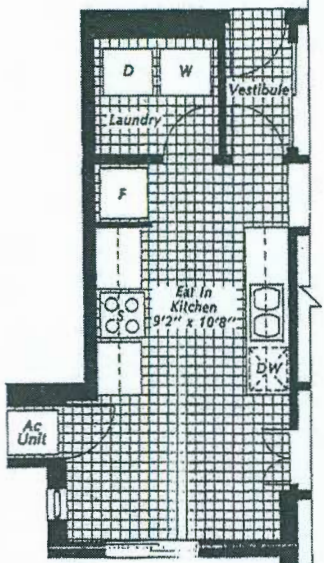

Rockcliffe Parc End Unit

Unit A, B End Unit — 1,640 — 1,680 Sq. Ft. 3 Bedroom Townhome

Unit 1

Units 16 and 32 as shown.
Units 9 and 25 reversed.

Units 8 and 24 as shown.
Units 17 reversed.

Parking Level