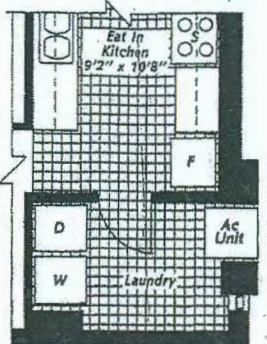

Rockcliffe Parc End Unit

Unit A, B End Unit — 1,640 — 1,680 Sq. Ft. 3 Bedroom Townhome

Unit 1

Units 16 and 32 as shown.
Units 9 and 25 reversed.

Units 8 and 24 as shown.
Units 17 reversed.

Parking Level