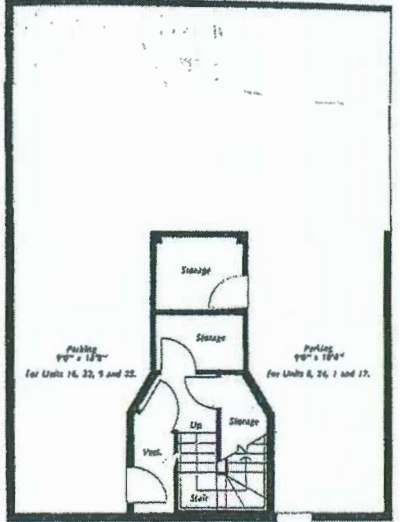

Rockcliffe Parc End Unit

Unit A, B End Unit — 1,640 — 1,680 Sq. Ft. 3 Bedroom Townhome

Unit 1

Units 16 and 32 as shown.
Units 9 and 25 reversed.

Units 8 and 24 as shown.
Units 17 reversed.

Parking Level