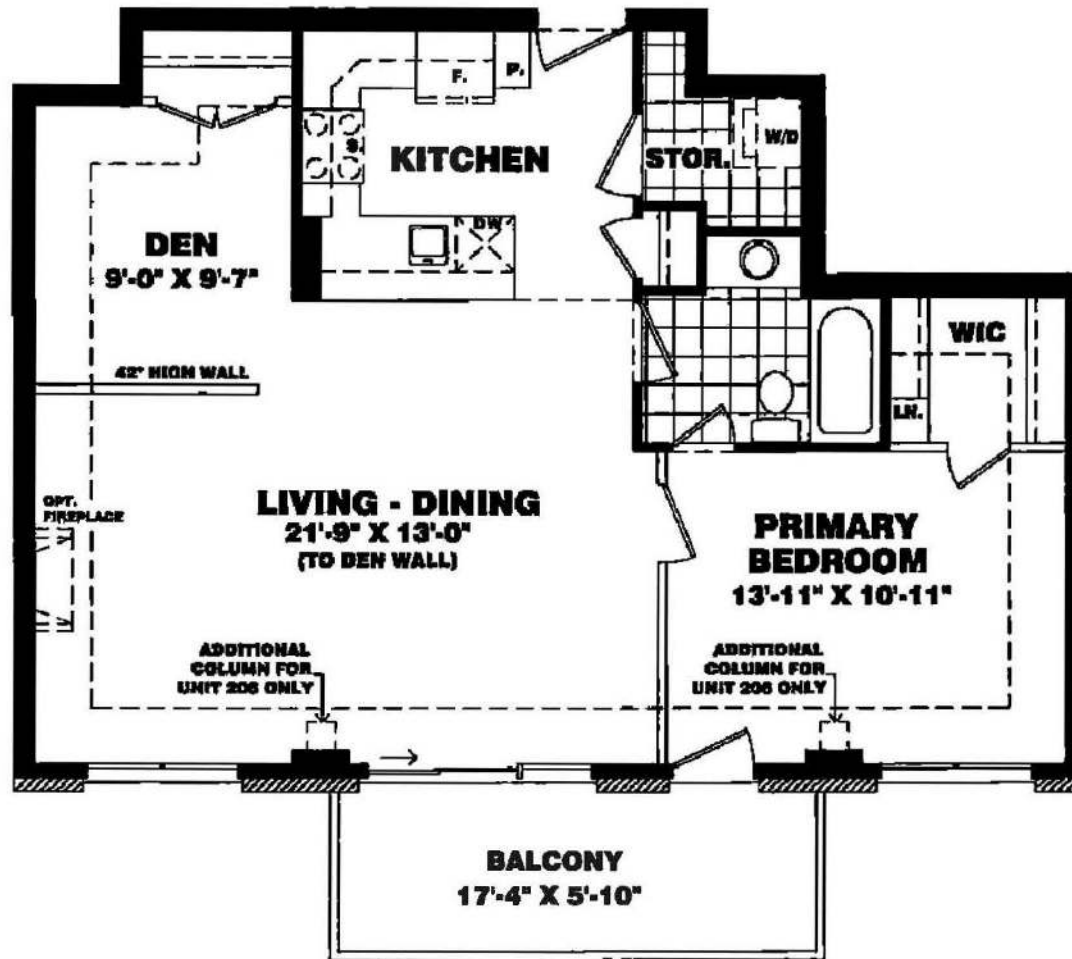

the metropolitan

UNIT 206, 306

911 SQUARE FEET

**ACTUAL USABLE SPACE MAY VARY SLIGHTLY FROM STATED FLOOR AREA.
ALL DIMENSIONS ARE APPROXIMATE. E. & O.E.**