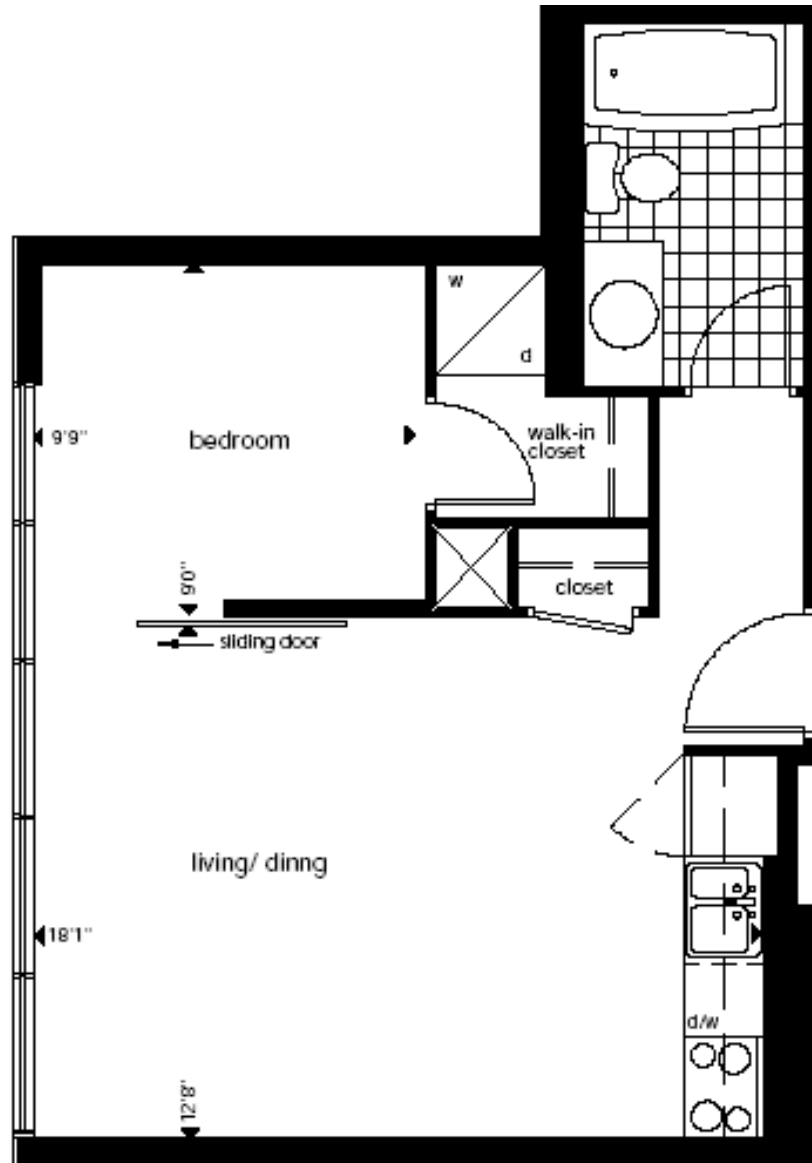

soma

Artists, entertainers and San Francisco's urban cool populate the converted warehouses of the hot South of Market district.

09 loft | levels 3-10 | 485 sq.ft.

All dimensions, drawings and areas are approximate. Information subject to change without notice. E.&O.E.
Floors are measured in accordance with CWBA bulletin #22. Actual living area may vary from floor area stated.