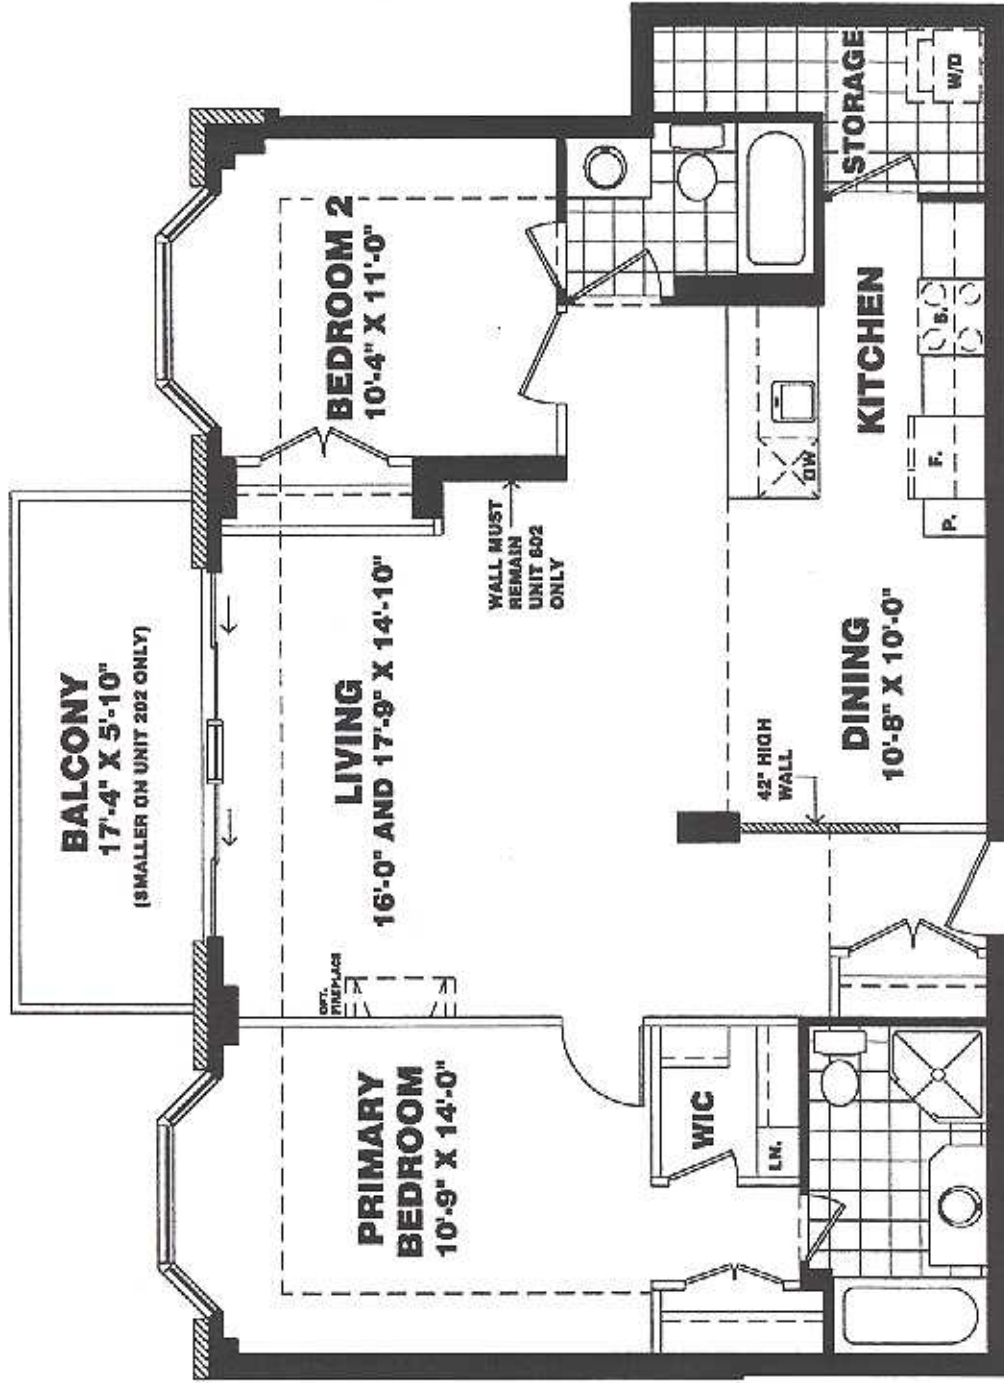

the metropolitan

**UNITS 202, 302, 402,
502 AND 602
1174 SQUARE FEET**

ACTUAL USABLE SPACE MAY VARY SLIGHTLY FROM STATED FLOOR AREA.
ALL DIMENSIONS ARE APPROXIMATE. E. & O.E.