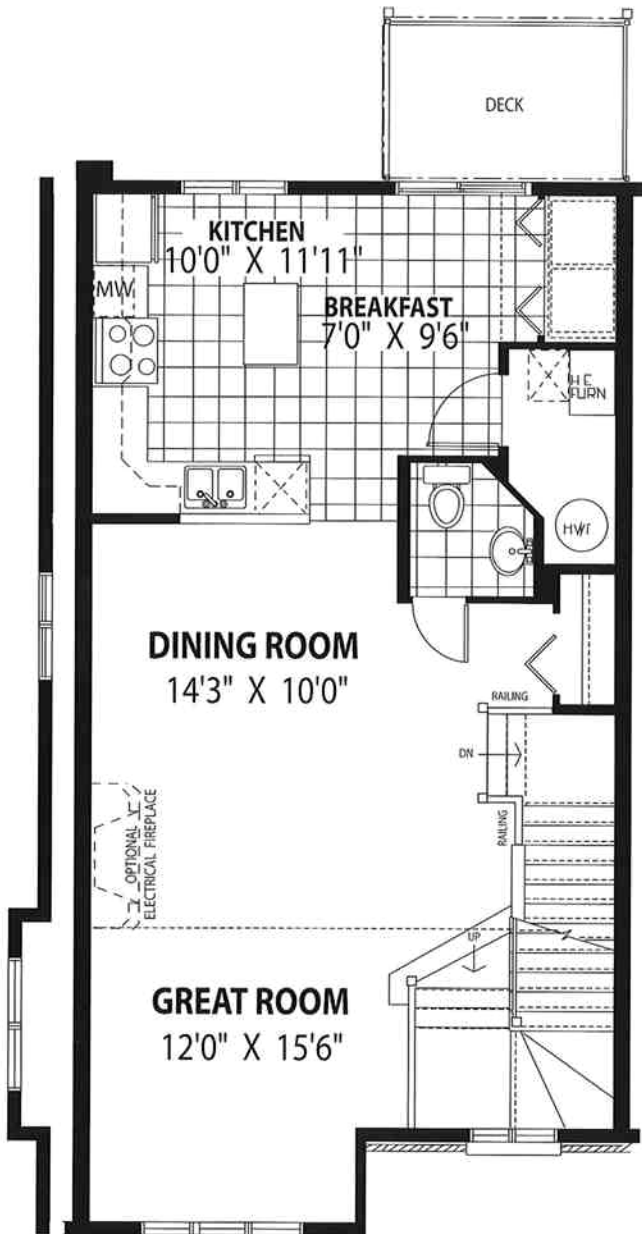

E HOMES

END UNIT

SECOND FLOOR PLAN - UPPER UNIT

END UNIT

THIRD FLOOR PLAN - UPPER UNIT

Tacoma (upper)

1425* sq.ft.