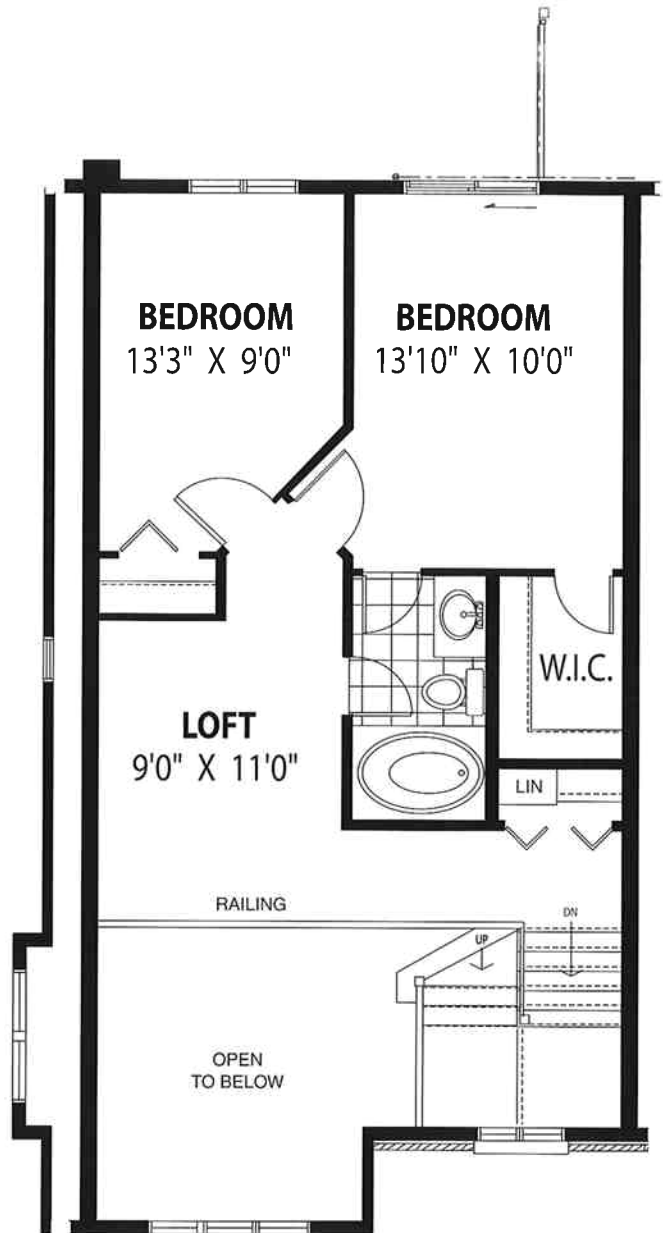

E HOMES

END UNIT

SECOND FLOOR PLAN - UPPER UNIT

END UNIT

THIRD FLOOR PLAN - UPPER UNIT

Tacoma (upper)

1425* sq.ft.