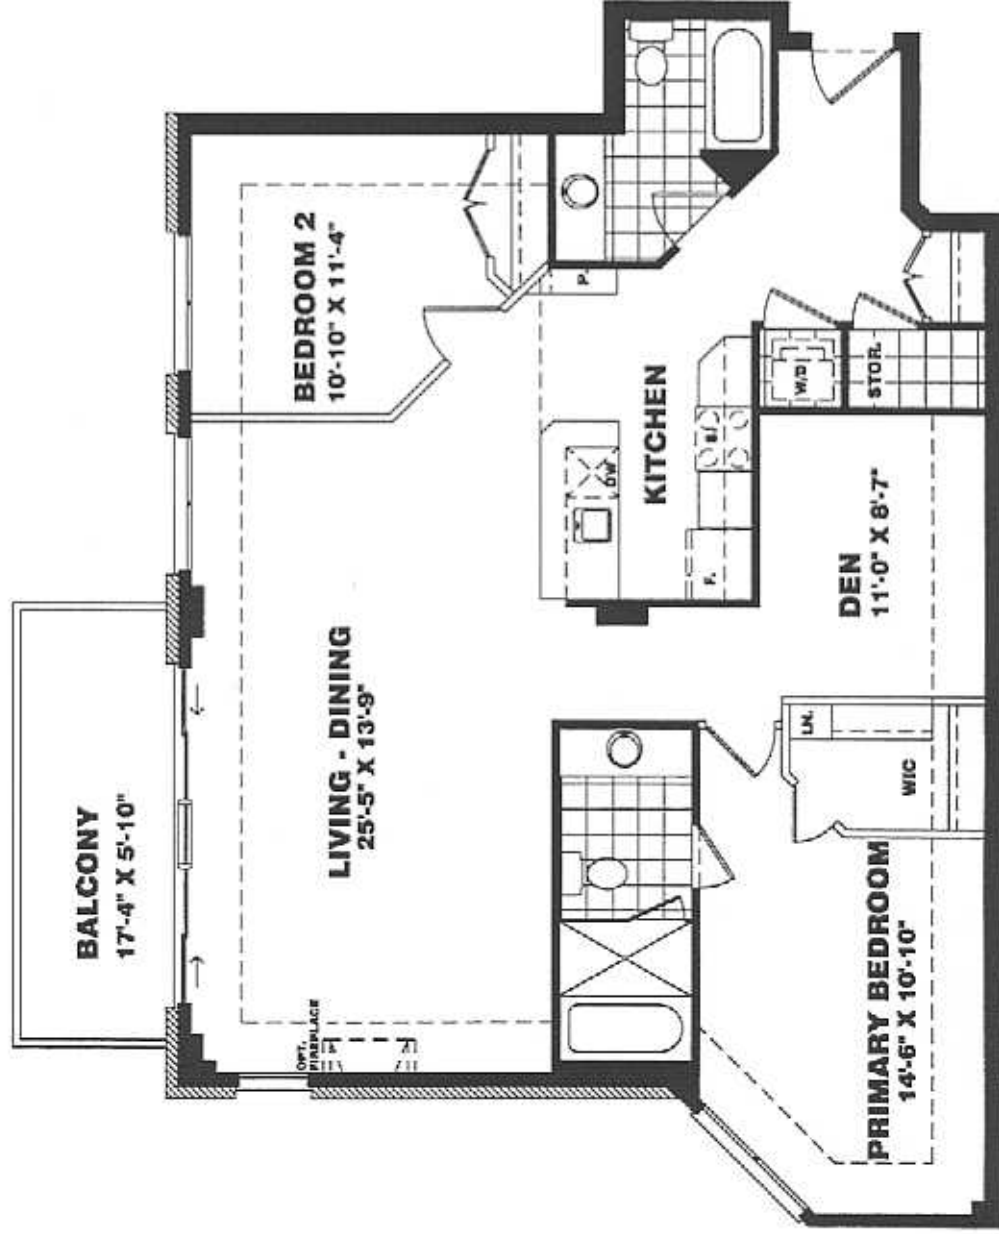

the metropolitan

**UNITS 201, 301, 401,
501 AND 601
1307 SQUARE FEET**

ACTUAL USABLE SPACE MAY VARY SLIGHTLY FROM STATED FLOOR AREA.
ALL DIMENSIONS ARE APPROXIMATE. E. & O.E.