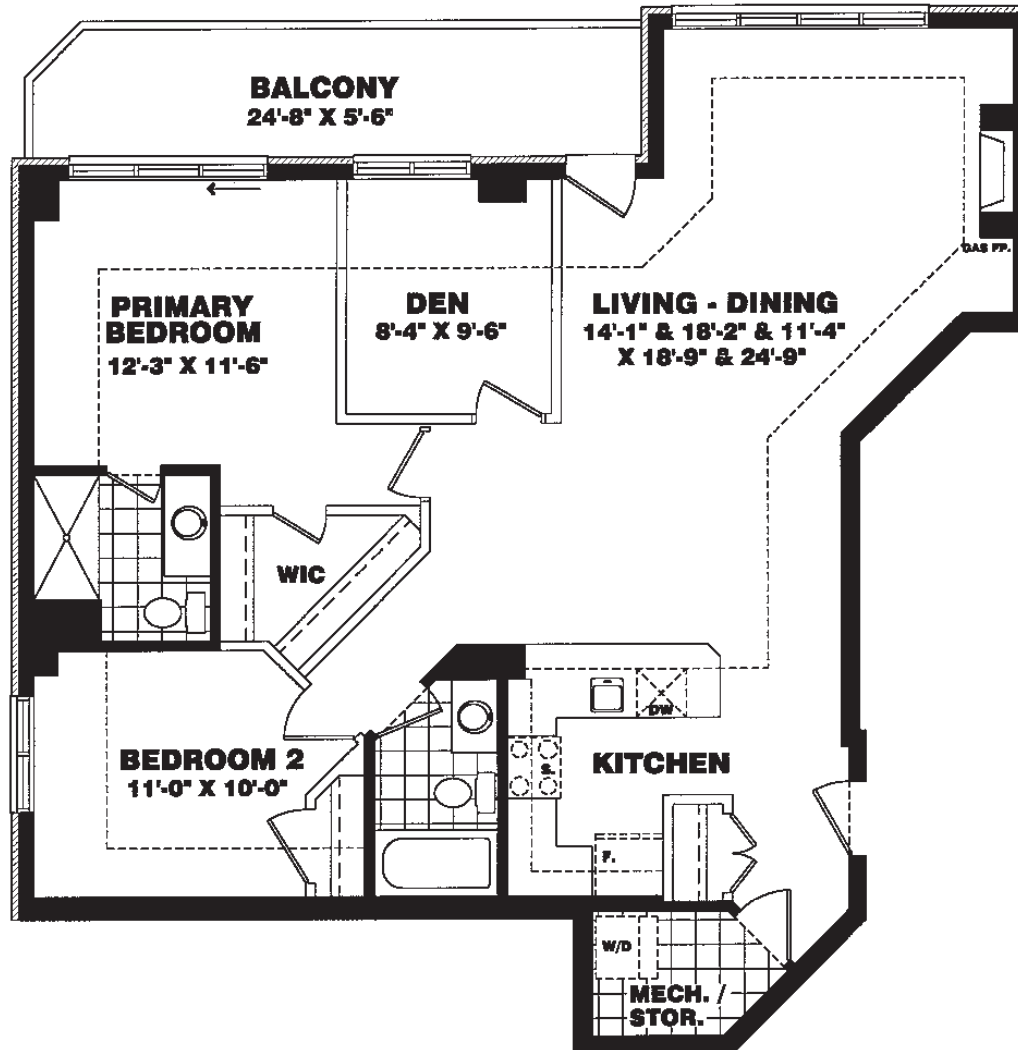

UNIT 1003

1235 SQUARE FEET

ACTUAL USABLE SPACE MAY VARY SLIGHTLY FROM STATED FLOOR AREA. ALL DIMENSIONS ARE APPROXIMATE. E. & O.E.